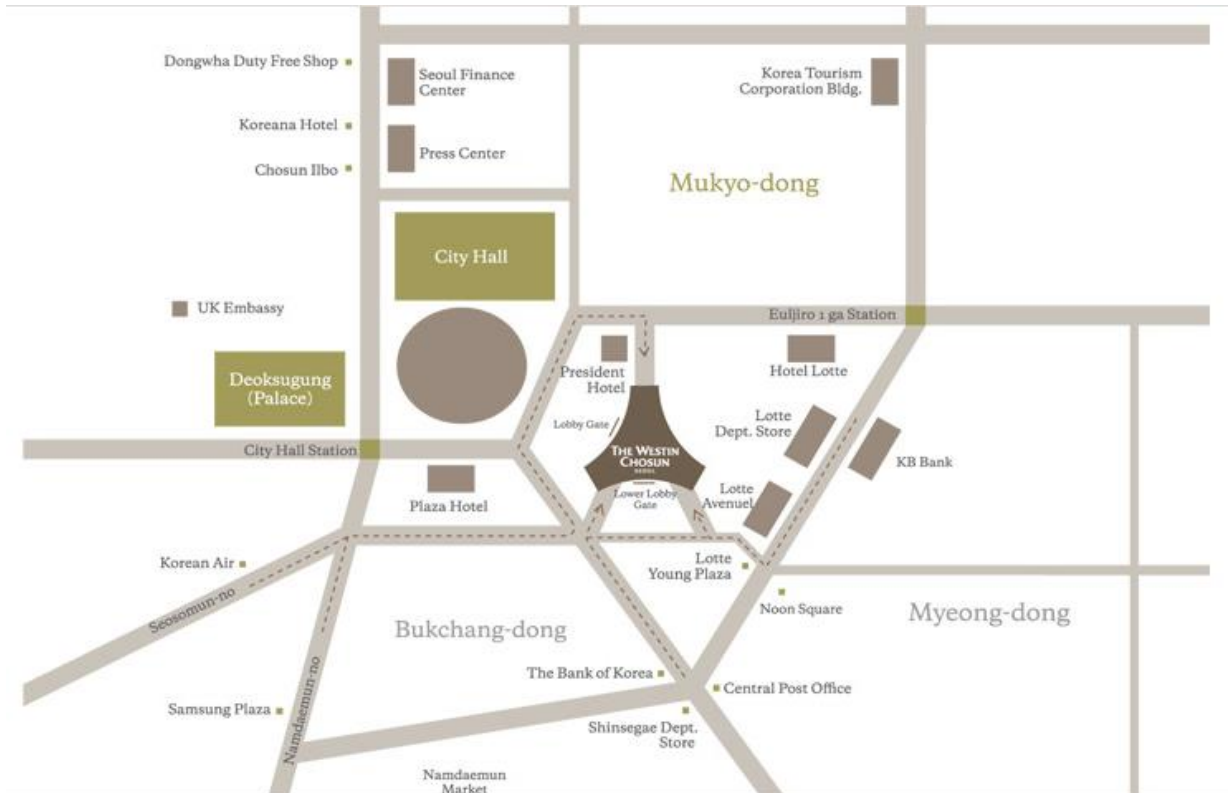

□ Location

The Westin Chosun Seoul

106, Sogong-ro, Jung-gu, Seoul, Korea

Tel: (82-2)771-0500

<https://www.echosunhotel.com/chosun/location/seoul.do>

By Subway

- Uljiro 1 (il) ga Station :On Line No. 2 (Green Line) Exit Gate #7
- City Hall Station On Line No.1 (KNR-Dark Blue Line) or Line No. 2 (Green Line) Exit Gates # 6, #7